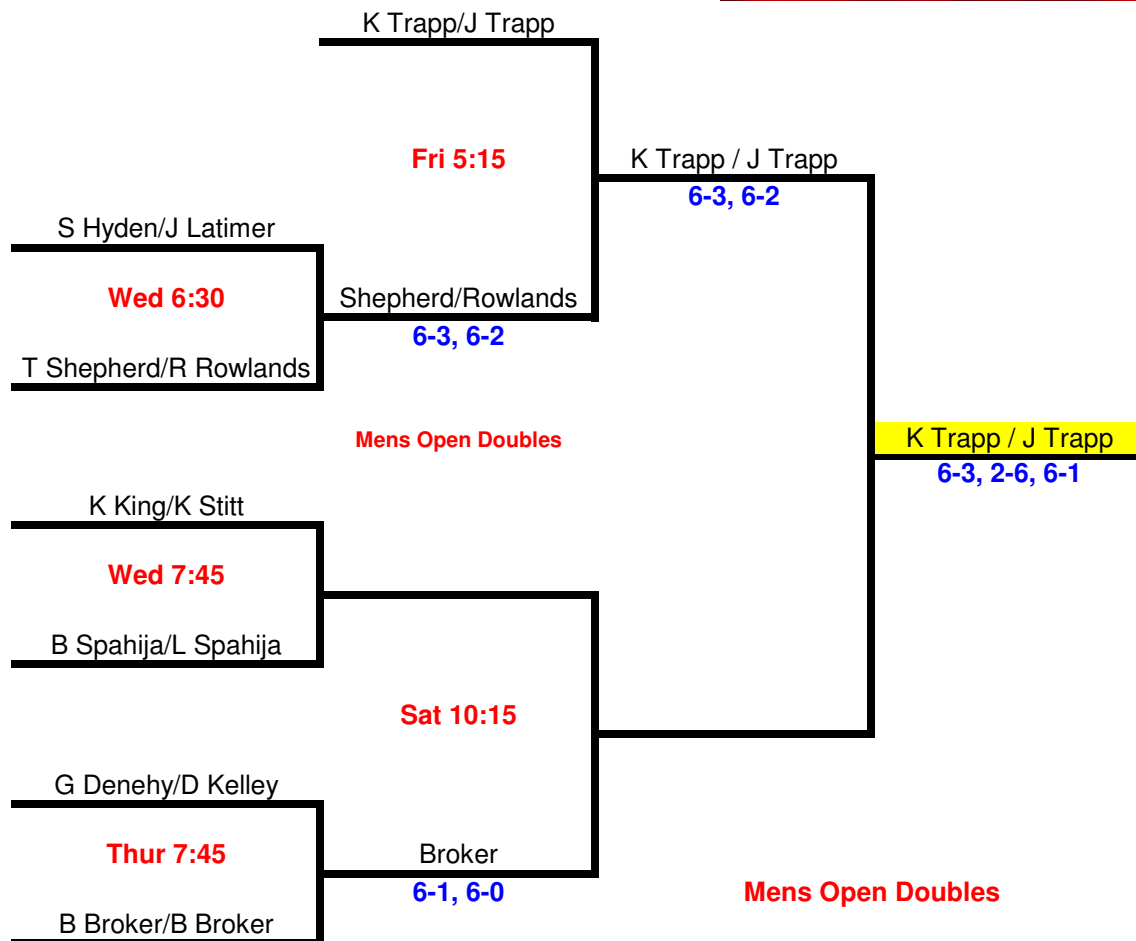

This info is FYI only - PLAYERS must check with Tournament Director to confirm playing times

Mens Open Doubles

This info is FYI only - PLAYERS must check with Tournament Director to confirm playing times