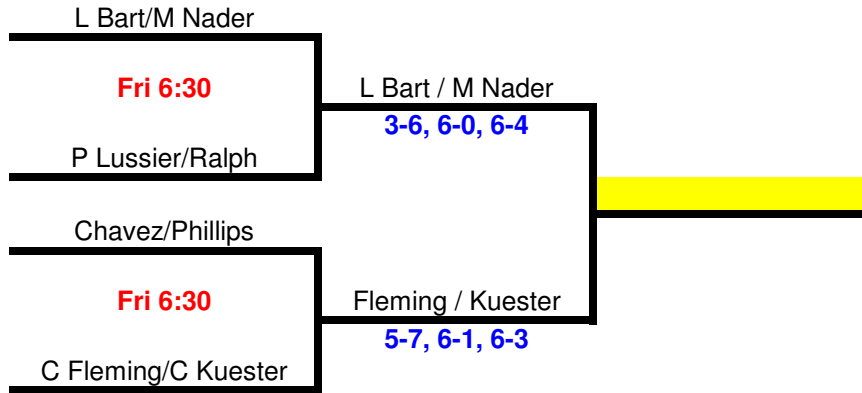

This info is FYI only - PLAYERS must check with Tournament Director to confirm playing times

Womens Open Doubles

Womens Open Doubles

This info is FYI only - PLAYERS must check with Tournament Director to confirm playing times