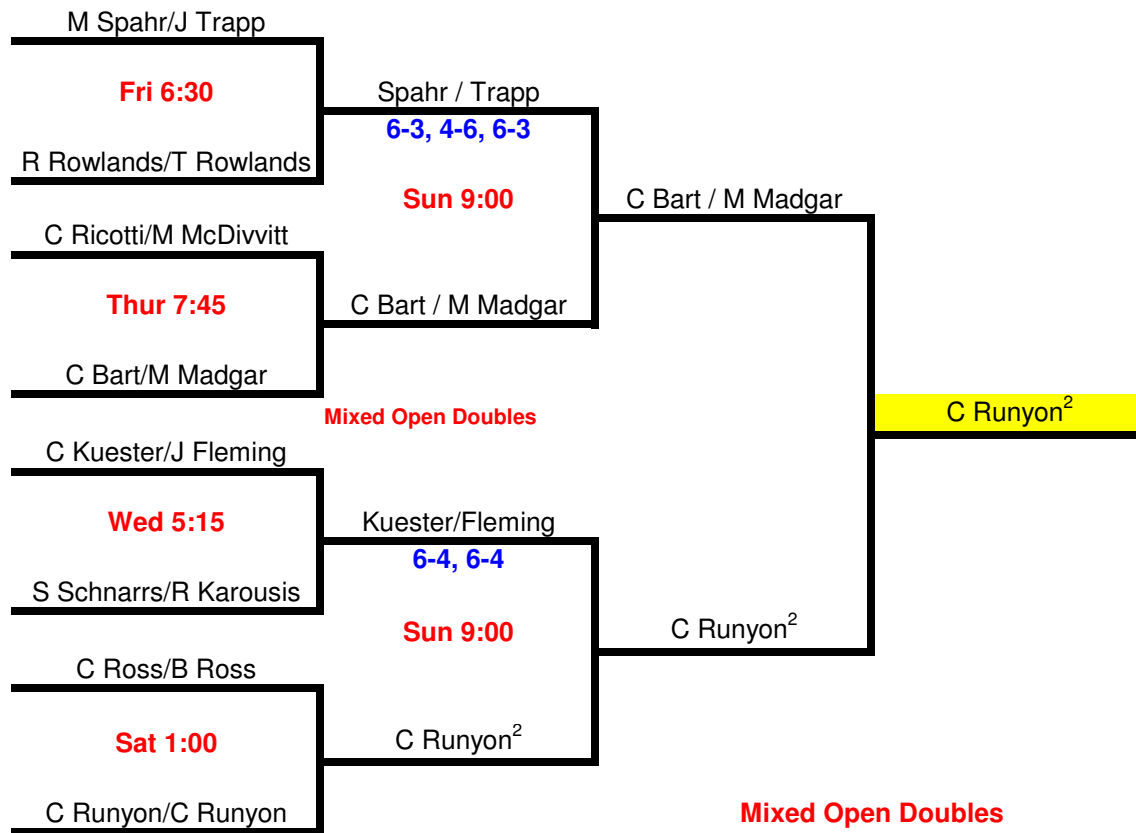

This info is FYI only - PLAYERS must check with Tournament Director to confirm playing times

Mixed Open Doubles

This info is FYI only - PLAYERS must check with Tournament Director to confirm playing times