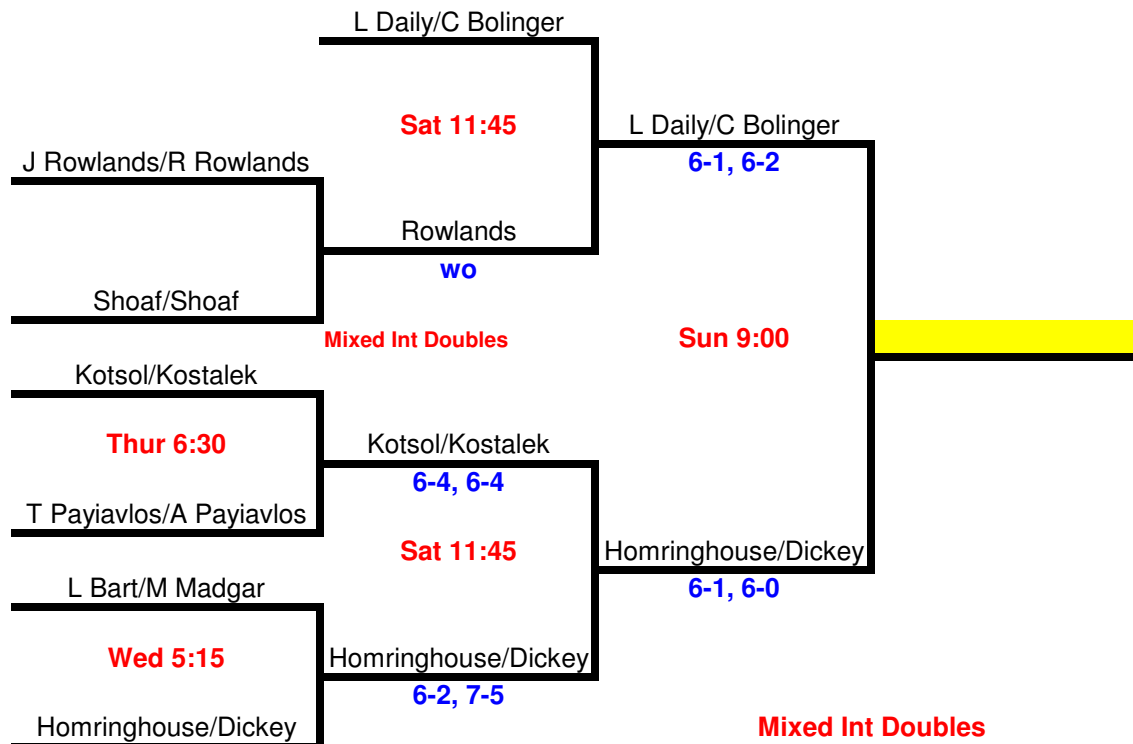

## Mixed Int Doubles

This info is FYI only - PLAYERS must check with Tournament Director to confirm playing times

This info is FYI only - PLAYERS must check with Tournament Director to confirm playing times