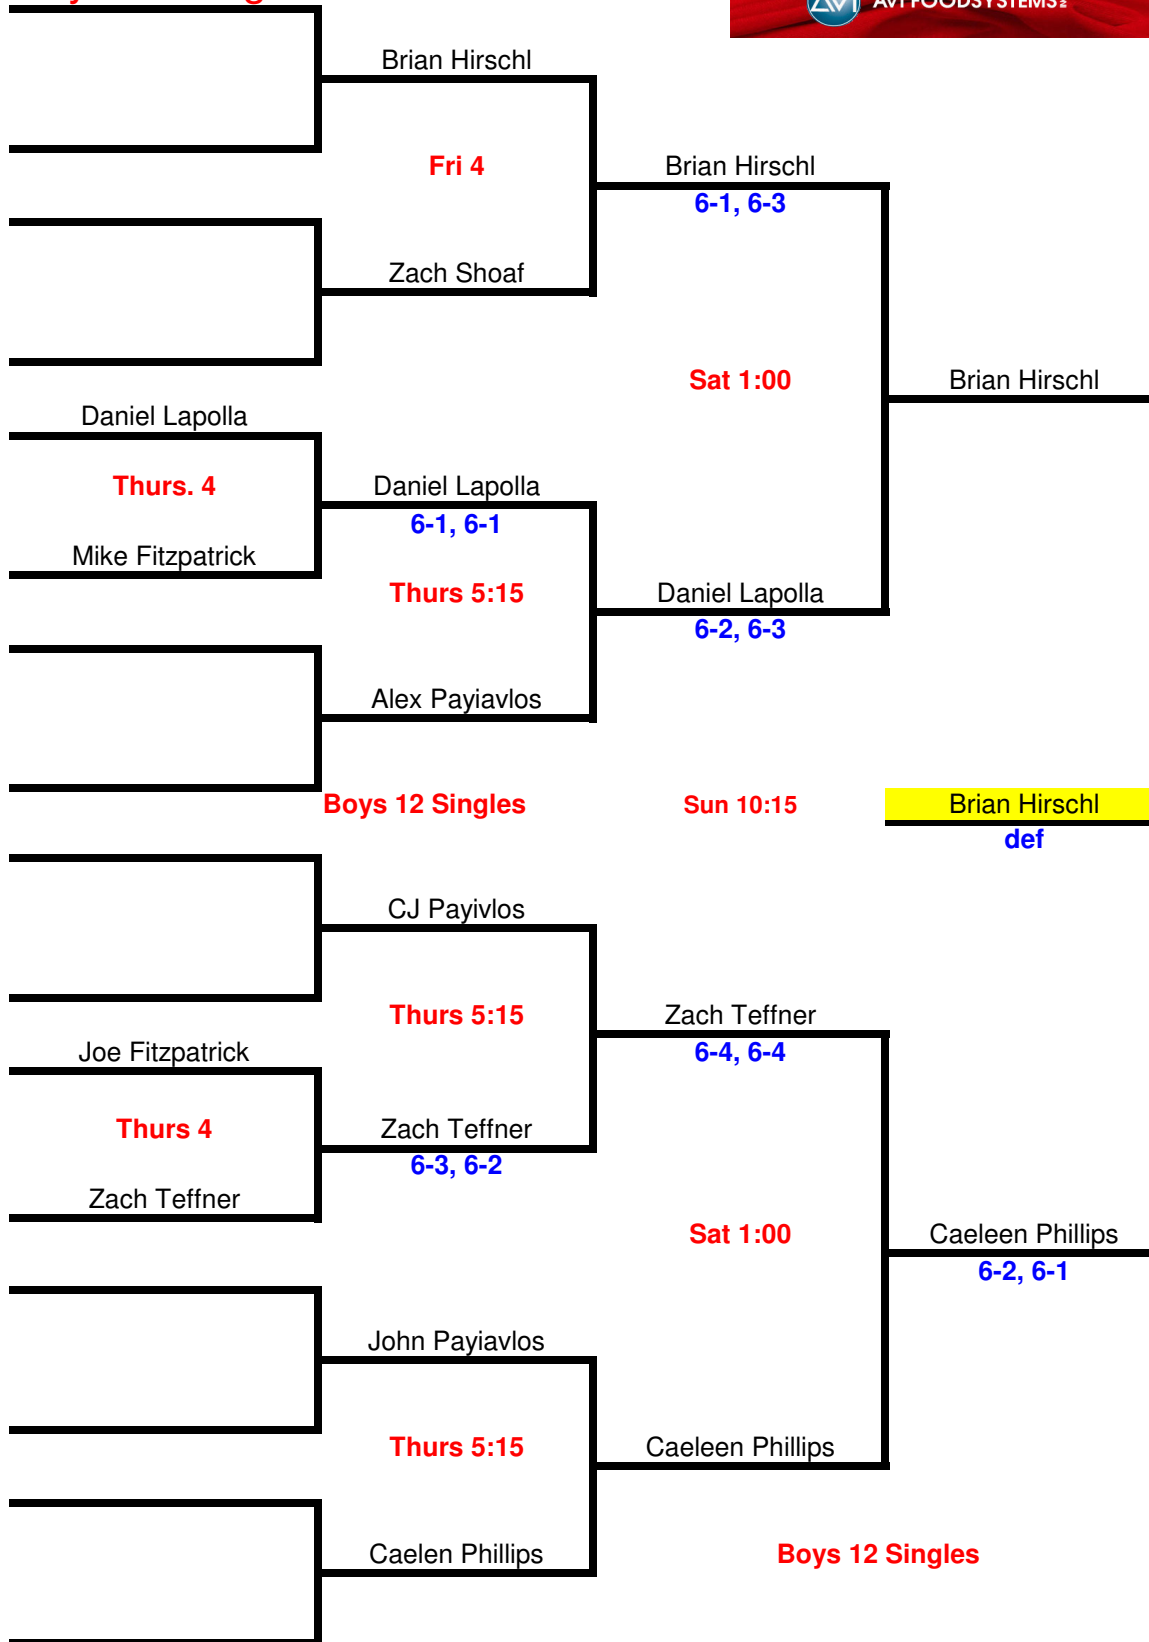

This info is FYI only - PLAYERS must check with Tournament Director to confirm playing times

Boys 12 Singles

This info is FYI only - PLAYERS must check with Tournament Director to confirm playing times