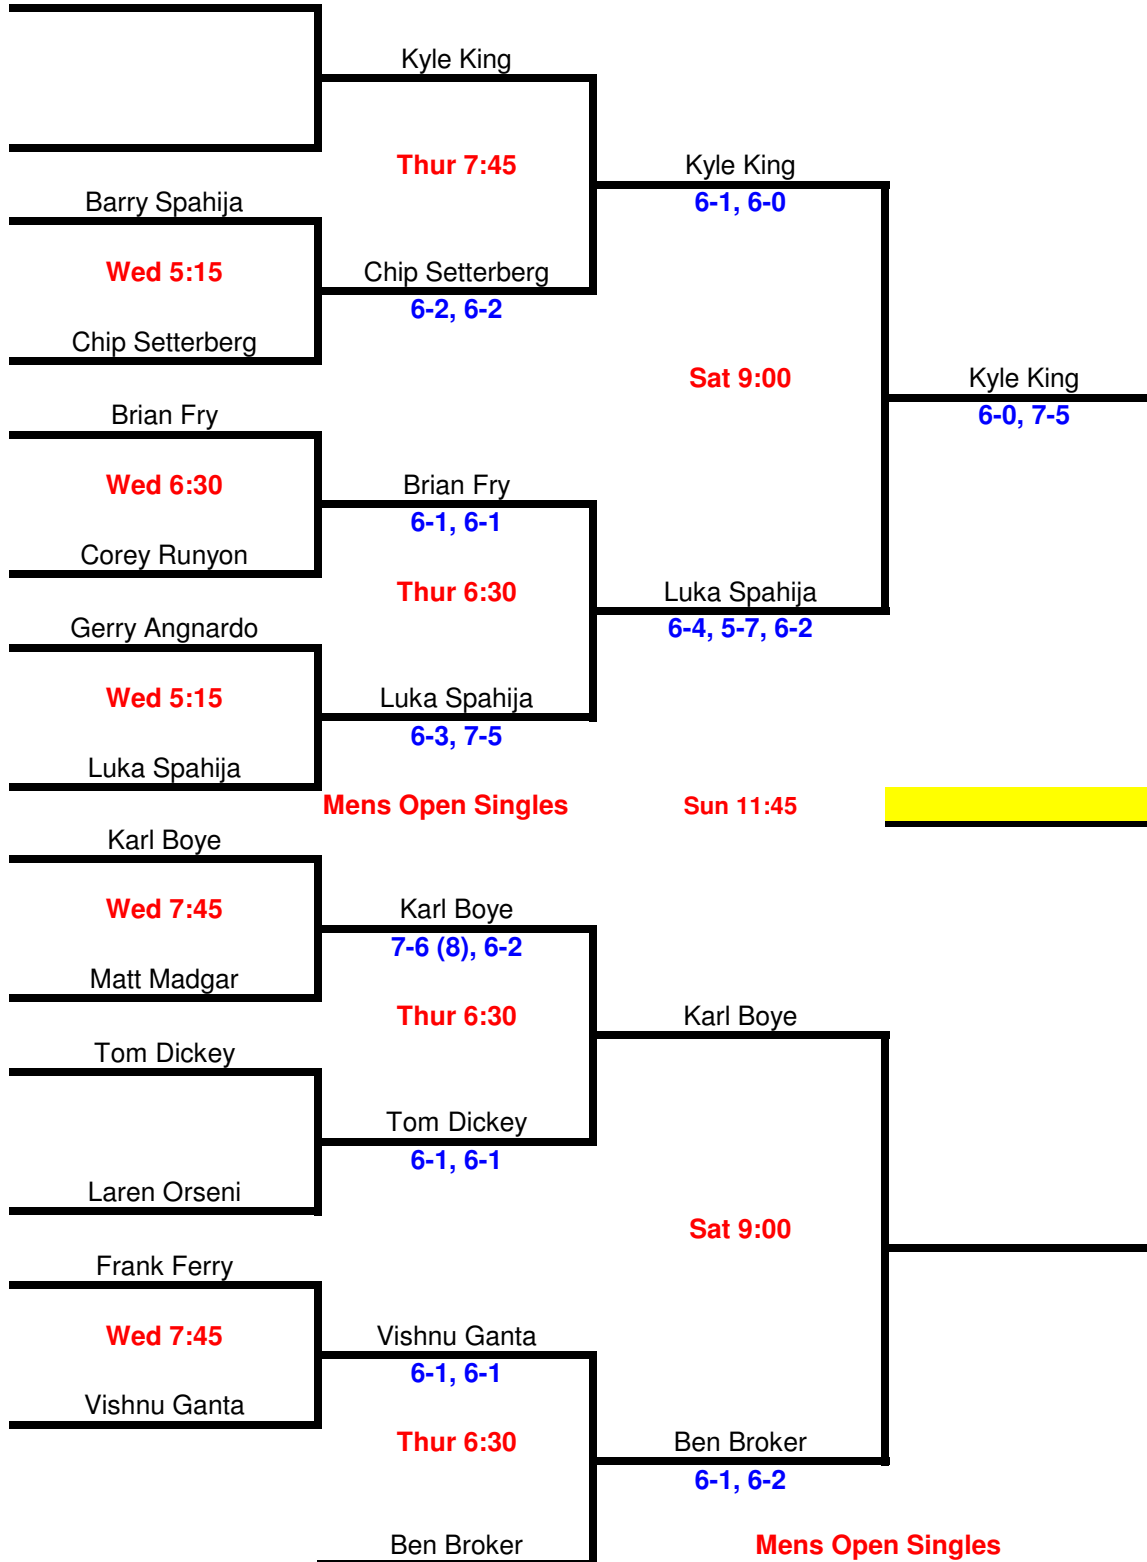

This info is FYI only - PLAYERS must check with Tournament Director to confirm playing times

Mens Open Singles

This info is FYI only - PLAYERS must check with Tournament Director to confirm playing times