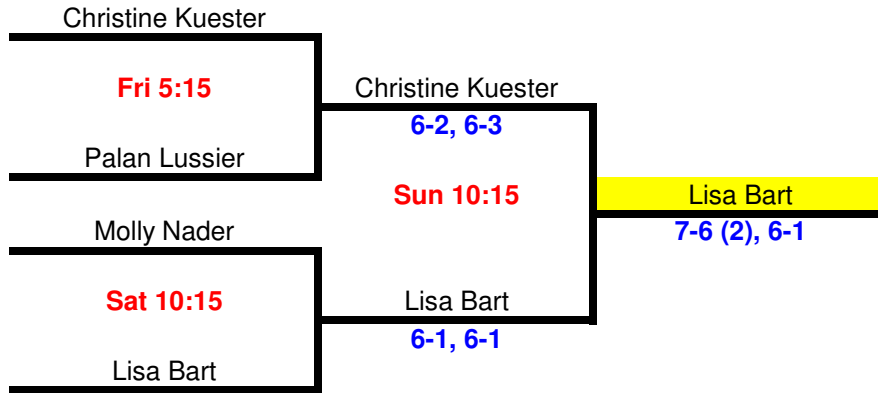

This info is FYI only - PLAYERS must check with Tournament Director to confirm playing times

Womens Open Singles

Womens Open Singles

This info is FYI only - PLAYERS must check with Tournament Director to confirm playing times