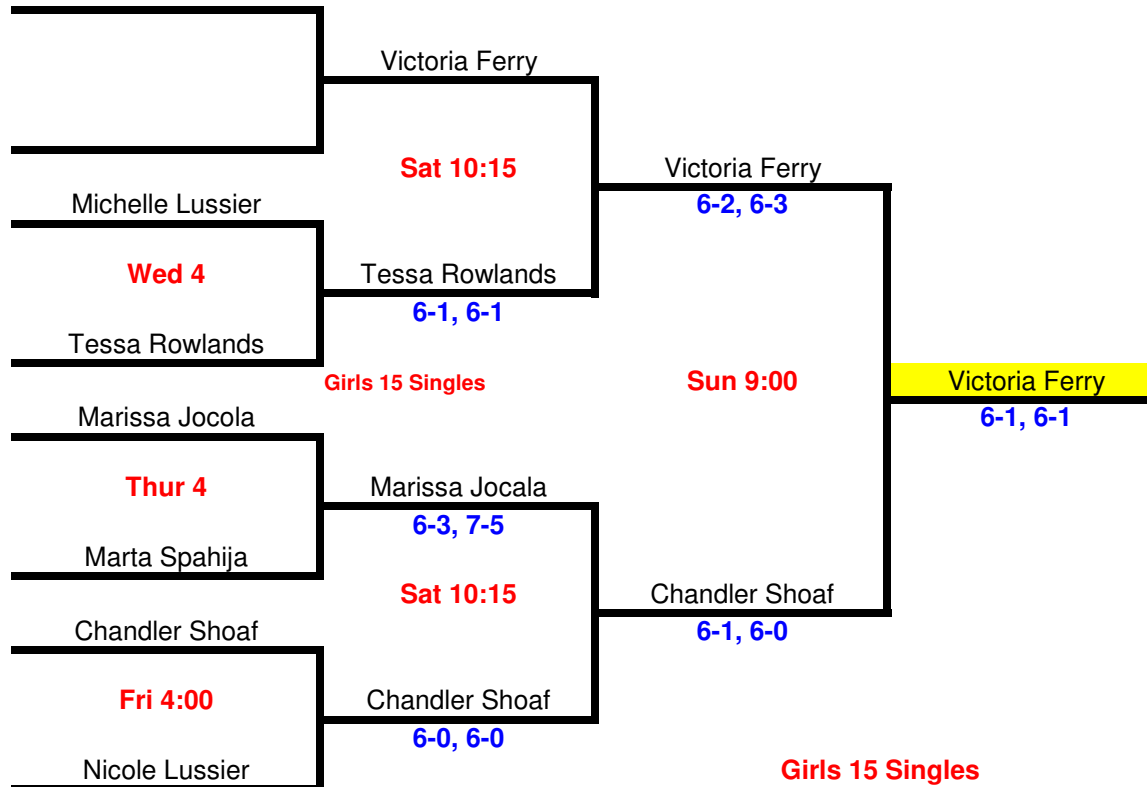

This info is FYI only - PLAYERS must check with Tournament Director to confirm playing times

Girls 15 Singles

This info is FYI only - PLAYERS must check with Tournament Director to confirm playing times