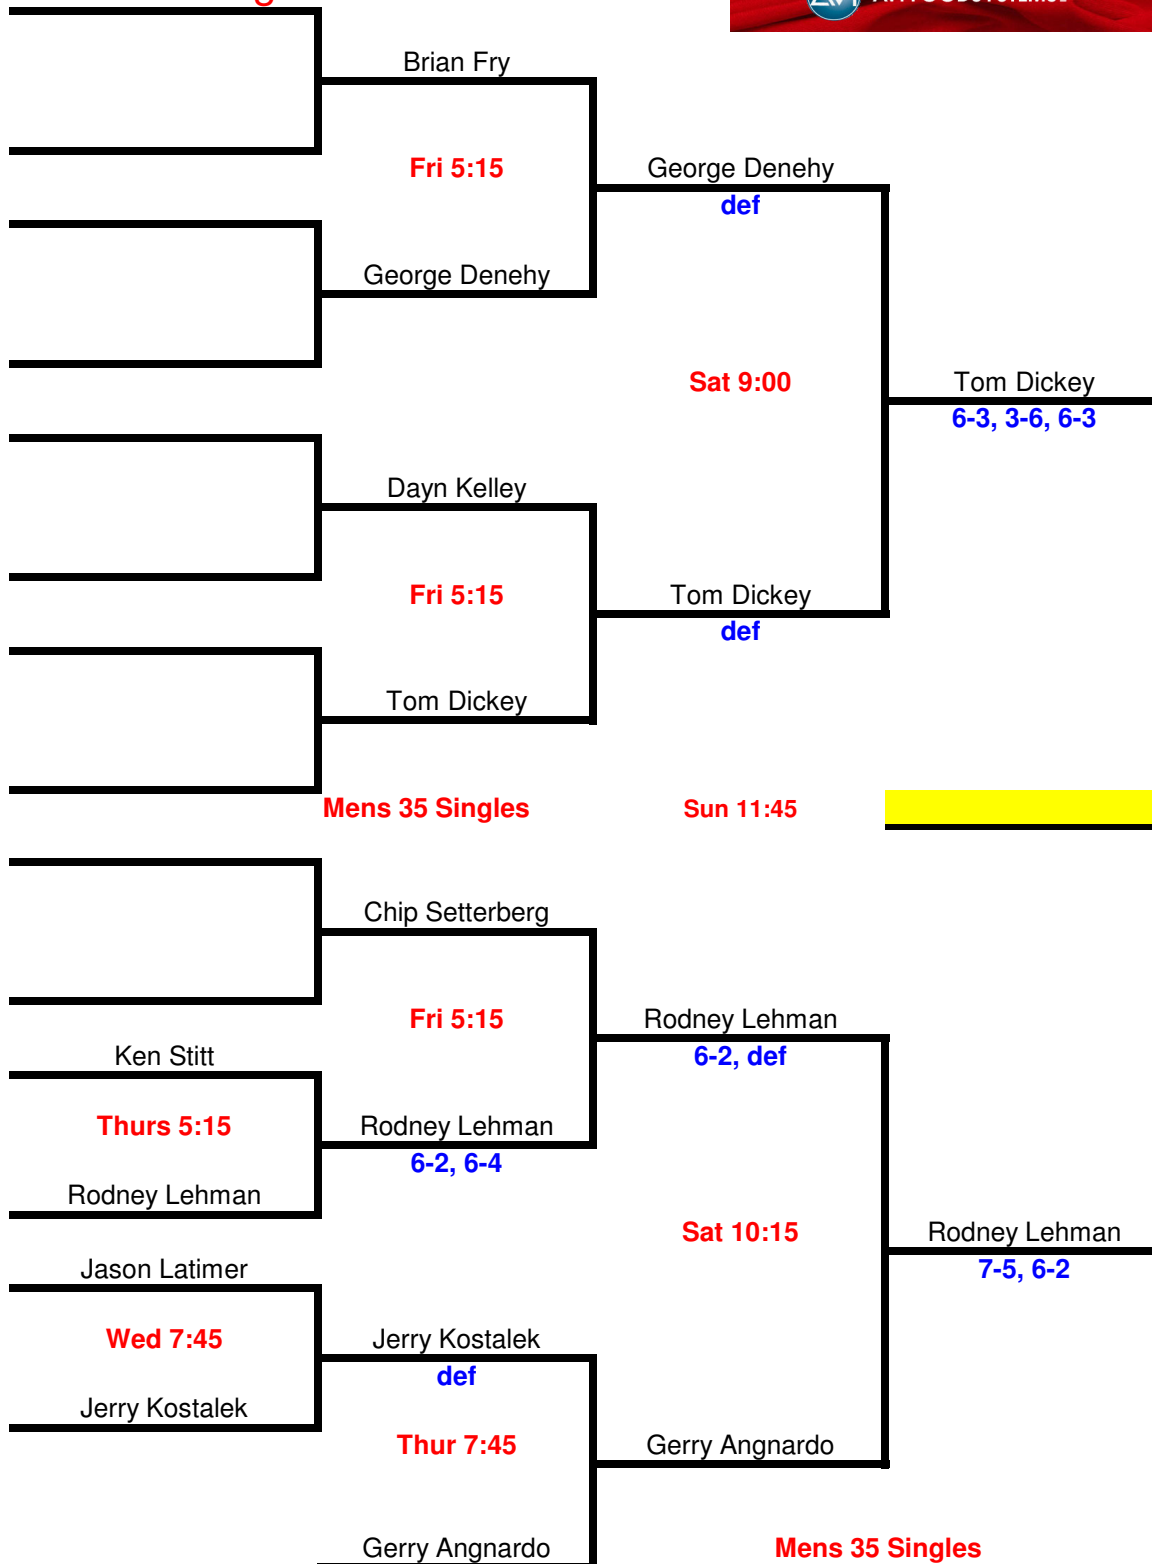

This info is FYI only - PLAYERS must check with Tournament Director to confirm playing times

Mens 35 Singles

This info is FYI only - PLAYERS must check with Tournament Director to confirm playing times