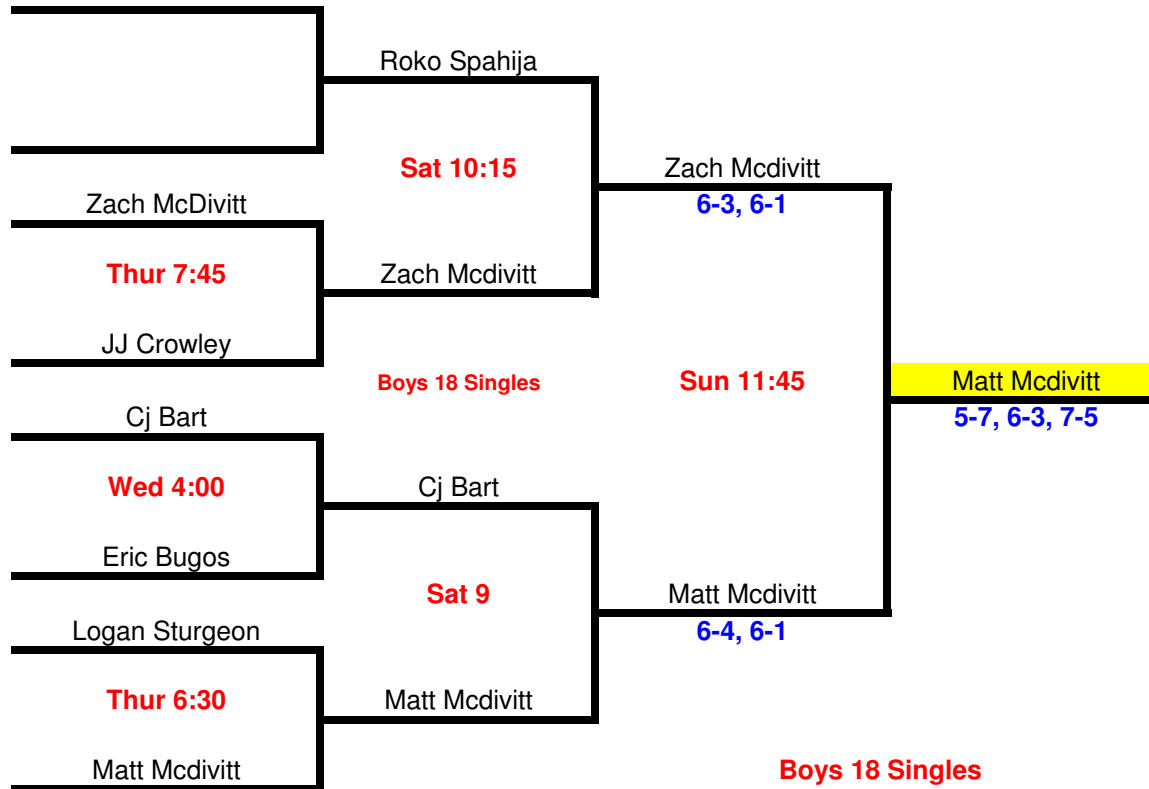

This info is FYI only - PLAYERS must check with Tournament Director to confirm playing times

Boys 18 Singles

This info is FYI only - PLAYERS must check with Tournament Director to confirm playing times