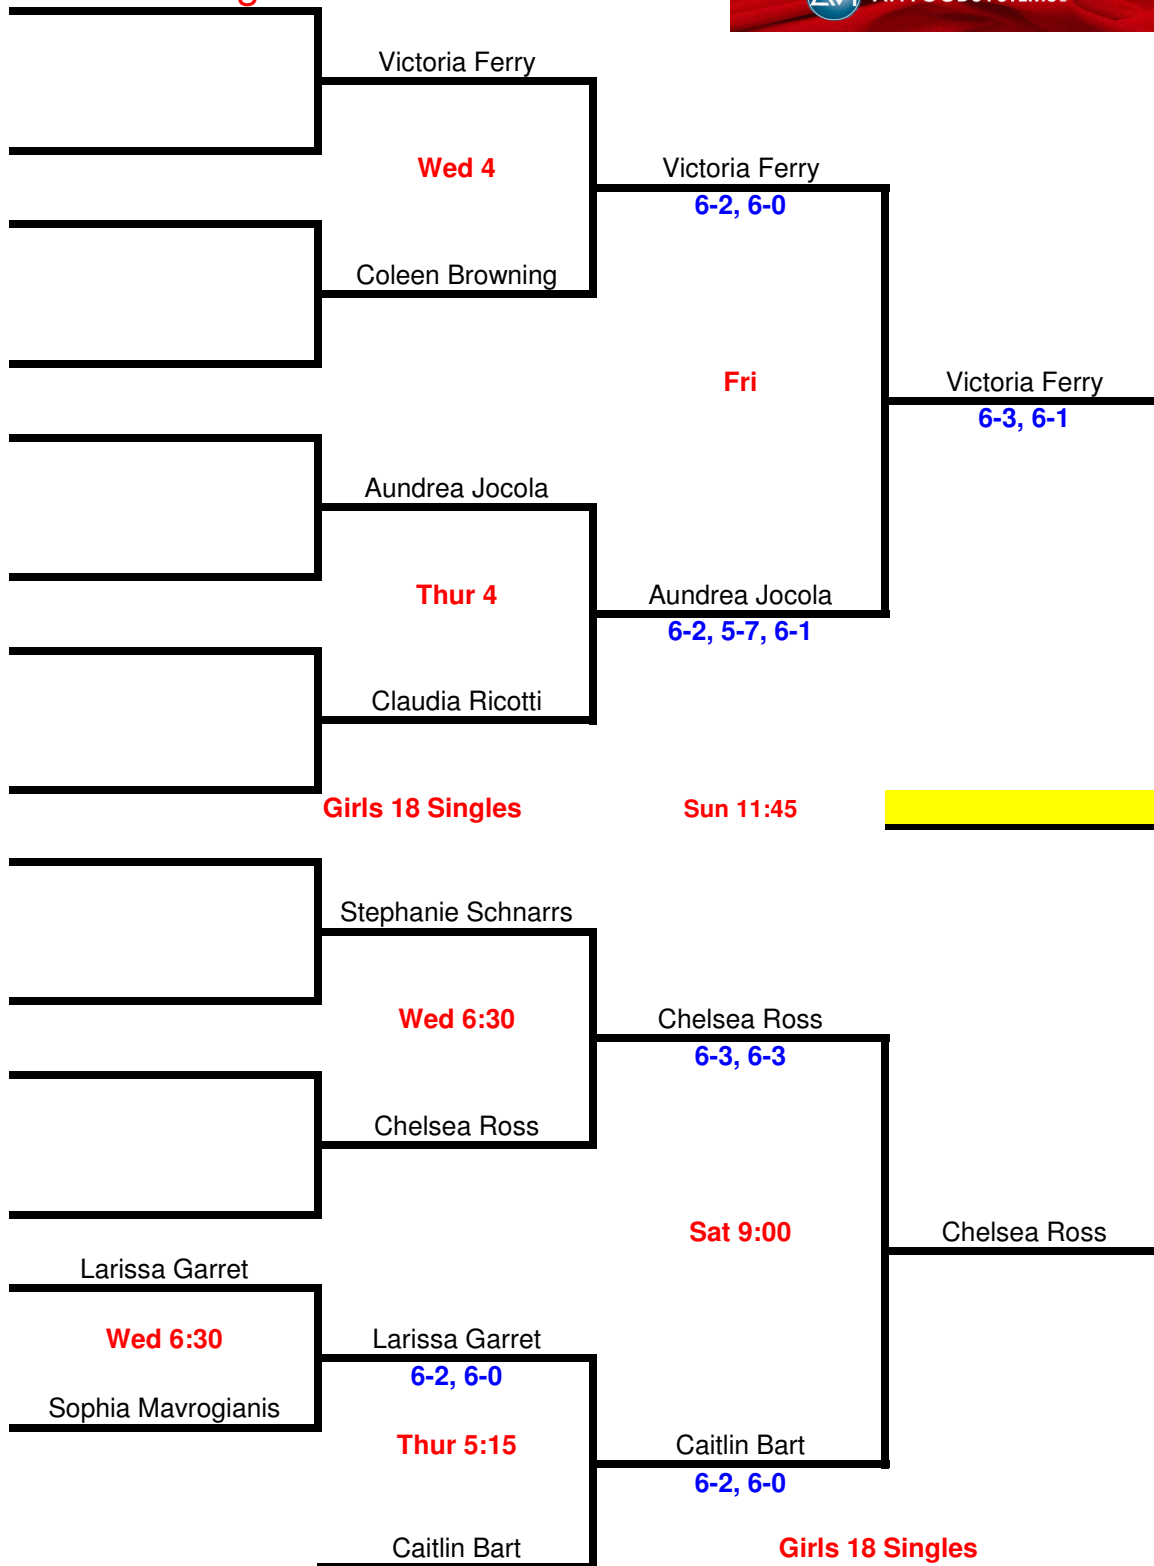

This info is FYI only - PLAYERS must check with Tournament Director to confirm playing times

Girls 18 Singles

This info is FYI only - PLAYERS must check with Tournament Director to confirm playing times