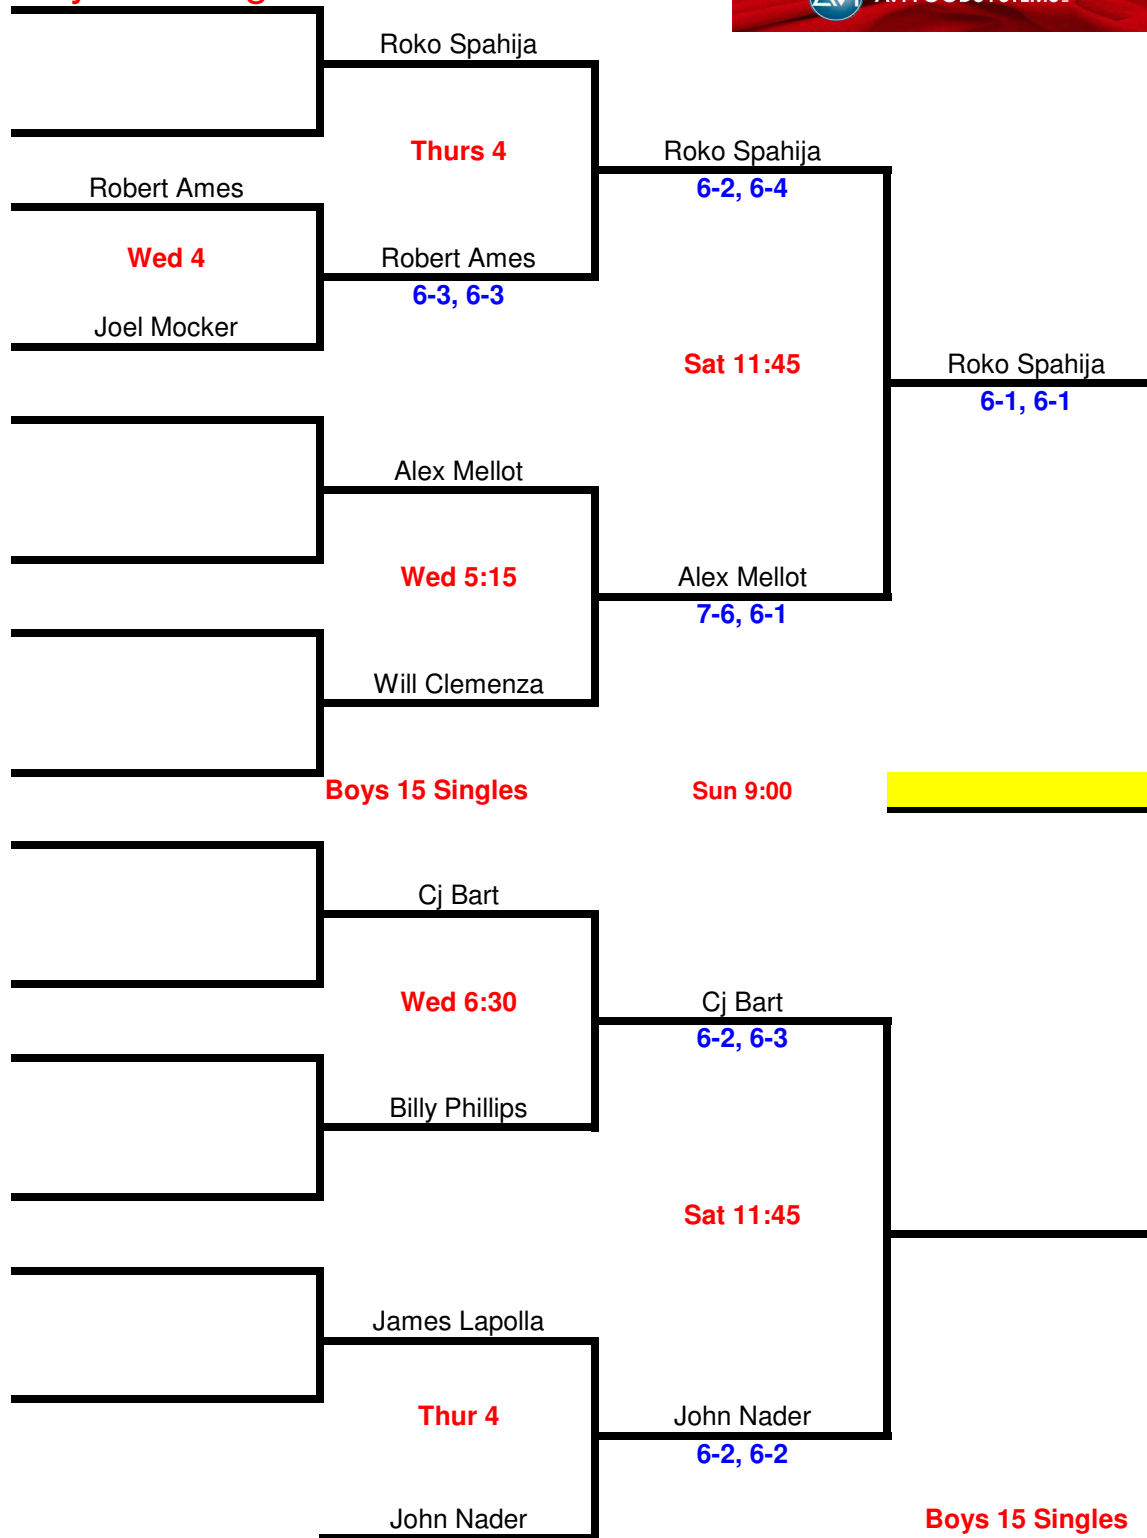

This info is FYI only - PLAYERS must check with Tournament Director to confirm playing times

Boys 15 Singles

This info is FYI only - PLAYERS must check with Tournament Director to confirm playing times